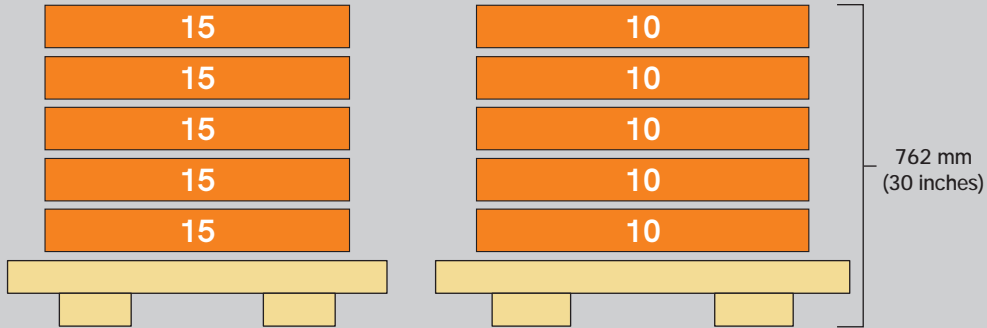

BEFORE:

NXH 1.14 MM/0.045"
15 plates/box

NXH 1.70 MM/0.067"
10 plates/box

NOW:

NXH 1.14 MM/0.045"